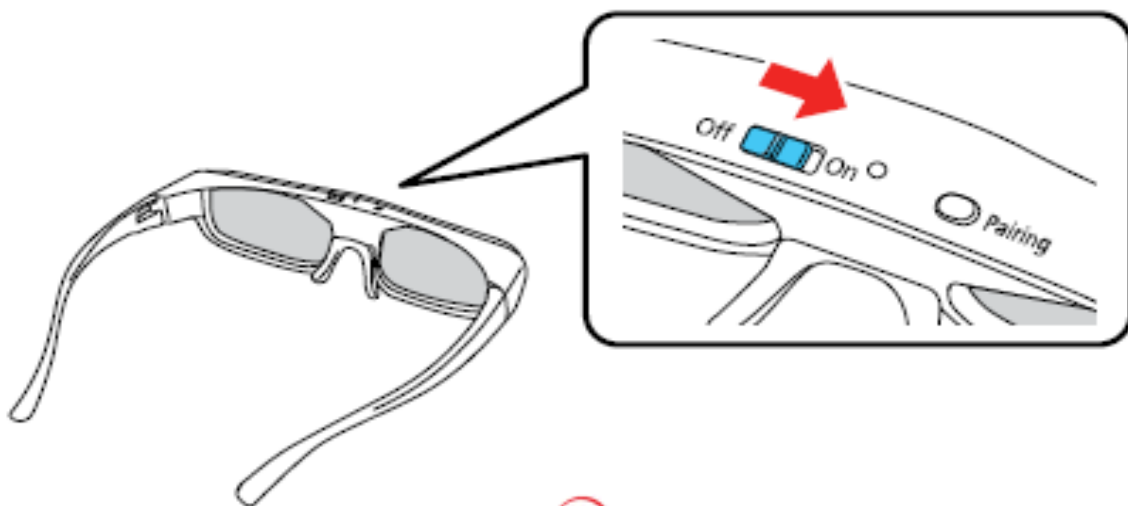

The movie you are about to see is being presented in

realDTM 3D

You have been provided with a pair of 3D glasses that are required for you to experience this feature in 3D. Please follow the steps below to ensure the best possible 3D experience:

- The 3D glasses provided to you have been fully charged for this performance. Please **DO NOT** touch the lenses.
- Turn your glasses on now by sliding the ON/OFF button on top of the glasses to the **ON** position (*see figure below*).
- When the movie has finished, please turn your 3D glasses off by sliding the ON/OFF button on top of the glasses to the **OFF** position (*see figure below*).
- Please leave the 3D glasses in your seat's cup holder before you exit the theater.